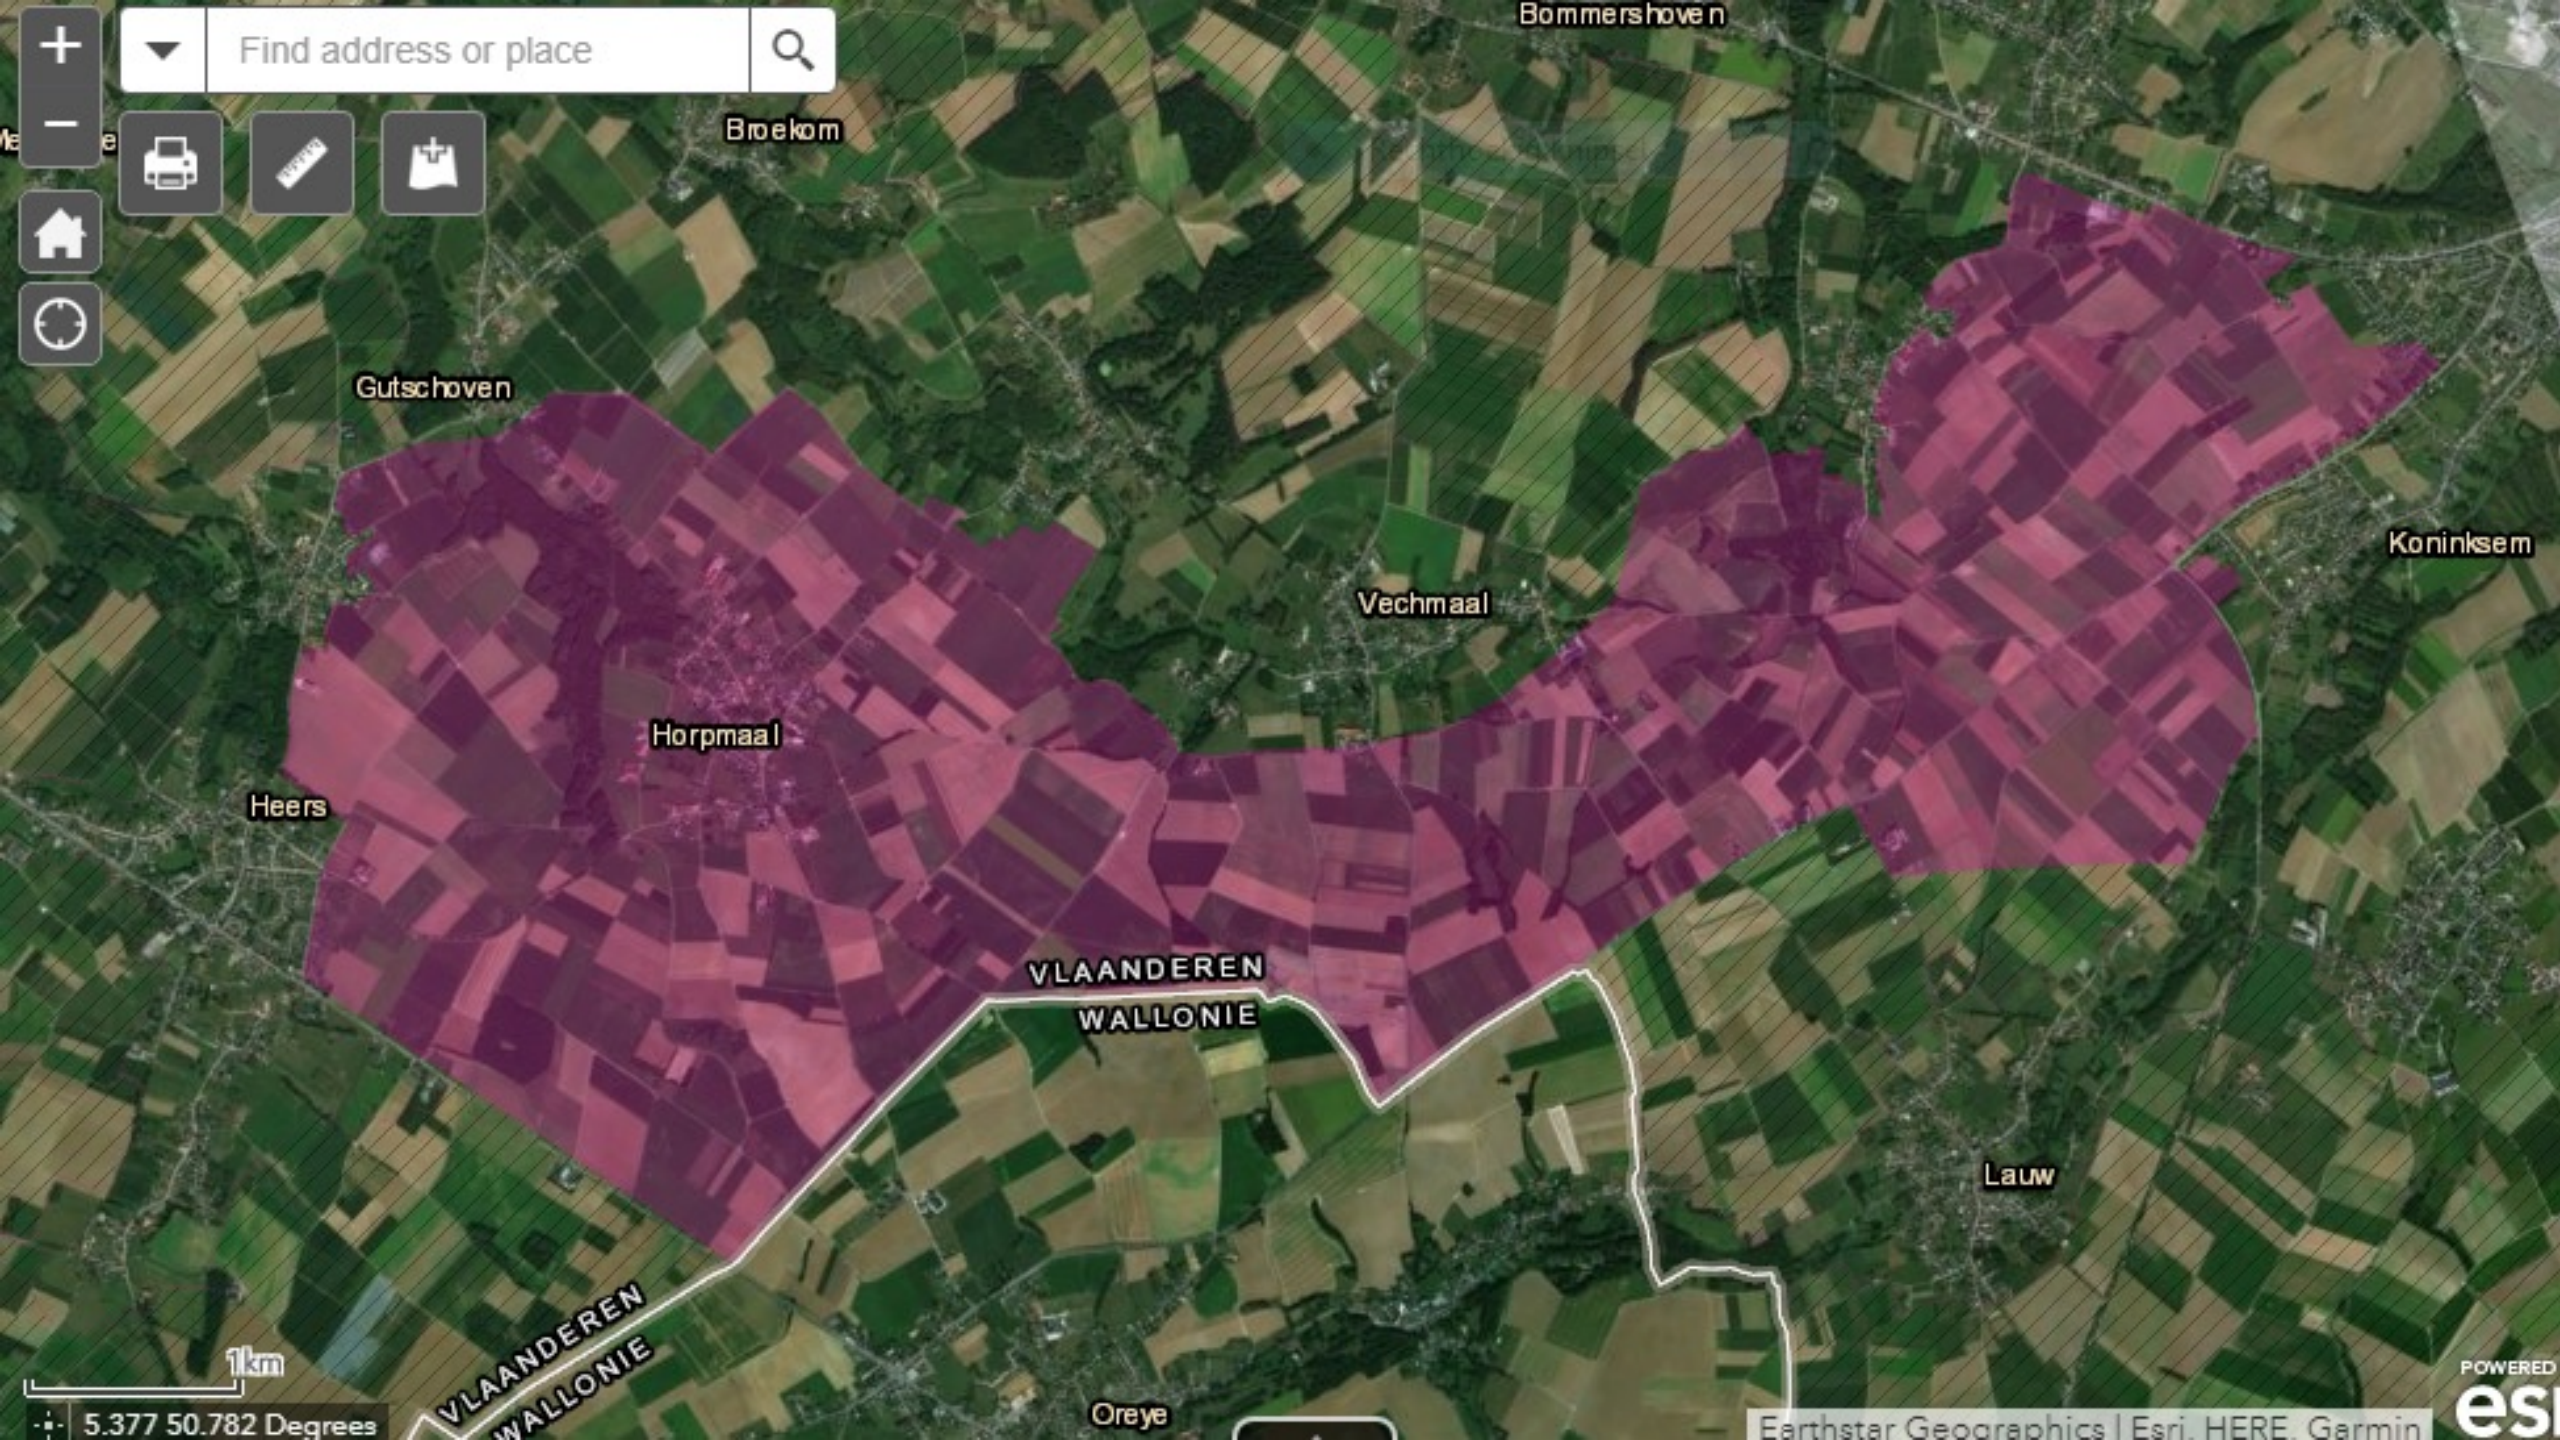

Find address or place

Broekom

Bommershoven

Gutschoven

Koninksem

Vechmaal

Horpmaal

Heers

VLAANDEREN
WALLONIE

Lauw

VLAANDEREN
WALLONIE

Oreye

1km

5.377 50.782 Degrees

Earthstar Geographics | Esri, HERE, Garmin

Legend

Measure fauna foodcrop

- Seedbearing crop
- Hamsters use it during winter, but pass by during summer

Measure graslandstrip-plus

- Perennial grassland with herbs
- $1x \leq \text{cut} \leq 2x$
- Max $\frac{1}{2}$ is cut at one time
- Surrounds measure alfalfa