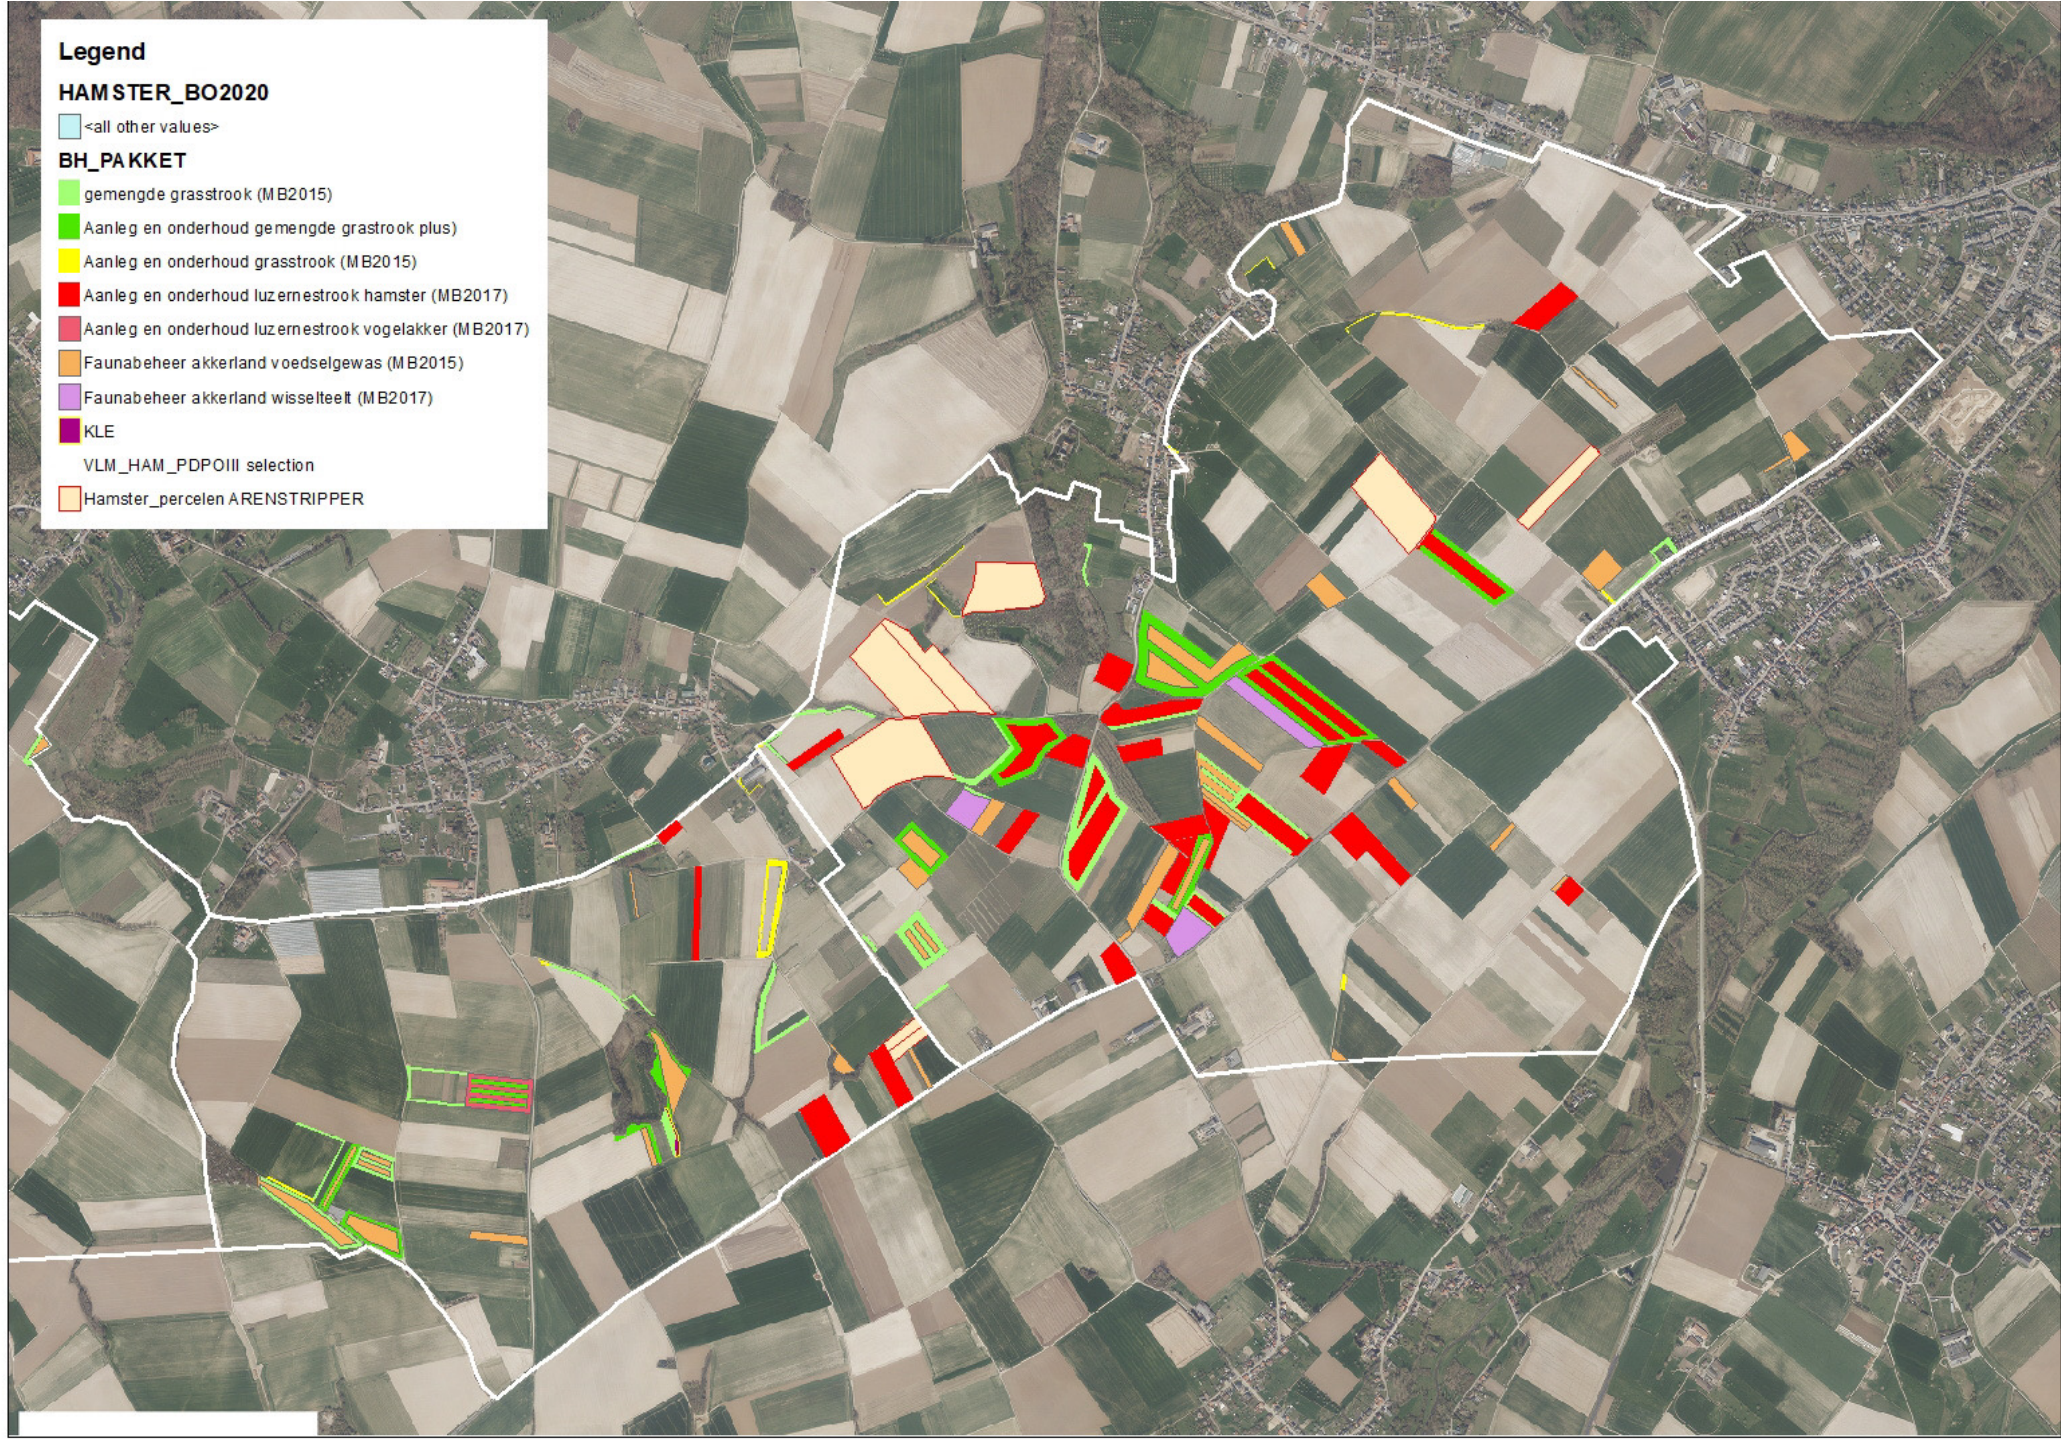

Aanleg en onderhoud luzernestrook vogelakker (MB2017)

Faunabeheer akkerland voedselgewas (MB2015)

Faunabeheer akkerland wisselteelt (MB2017)

KLE

VLM_HAM_PDPOIII selection

Hamster_percelen ARENSTRIPPER

Small scale landscape

- Small plots
- Taluds
- Wood sides and hedges

Measure alfalfa:

- 4 years alfalfa
- 5th year wintergrain
- cut between 1/10 and 1/3

Measure hamster-friendly aftercrop

- After an early crop (winter barley)
- Rotates along plots with the crop
- Has to be sowed before August 4th
- Mix with Japanese oats

Measure fauna foodcrop

- Seedbearing crop
- Hamsters use it during winter, but pass by during summer

Measure graslandstrip-plus

- Perennial grassland with herbs
- $1x \leq \text{cut} \leq 2x$
- Max $\frac{1}{2}$ is cut at one time
- Surrounds measure alfalfa